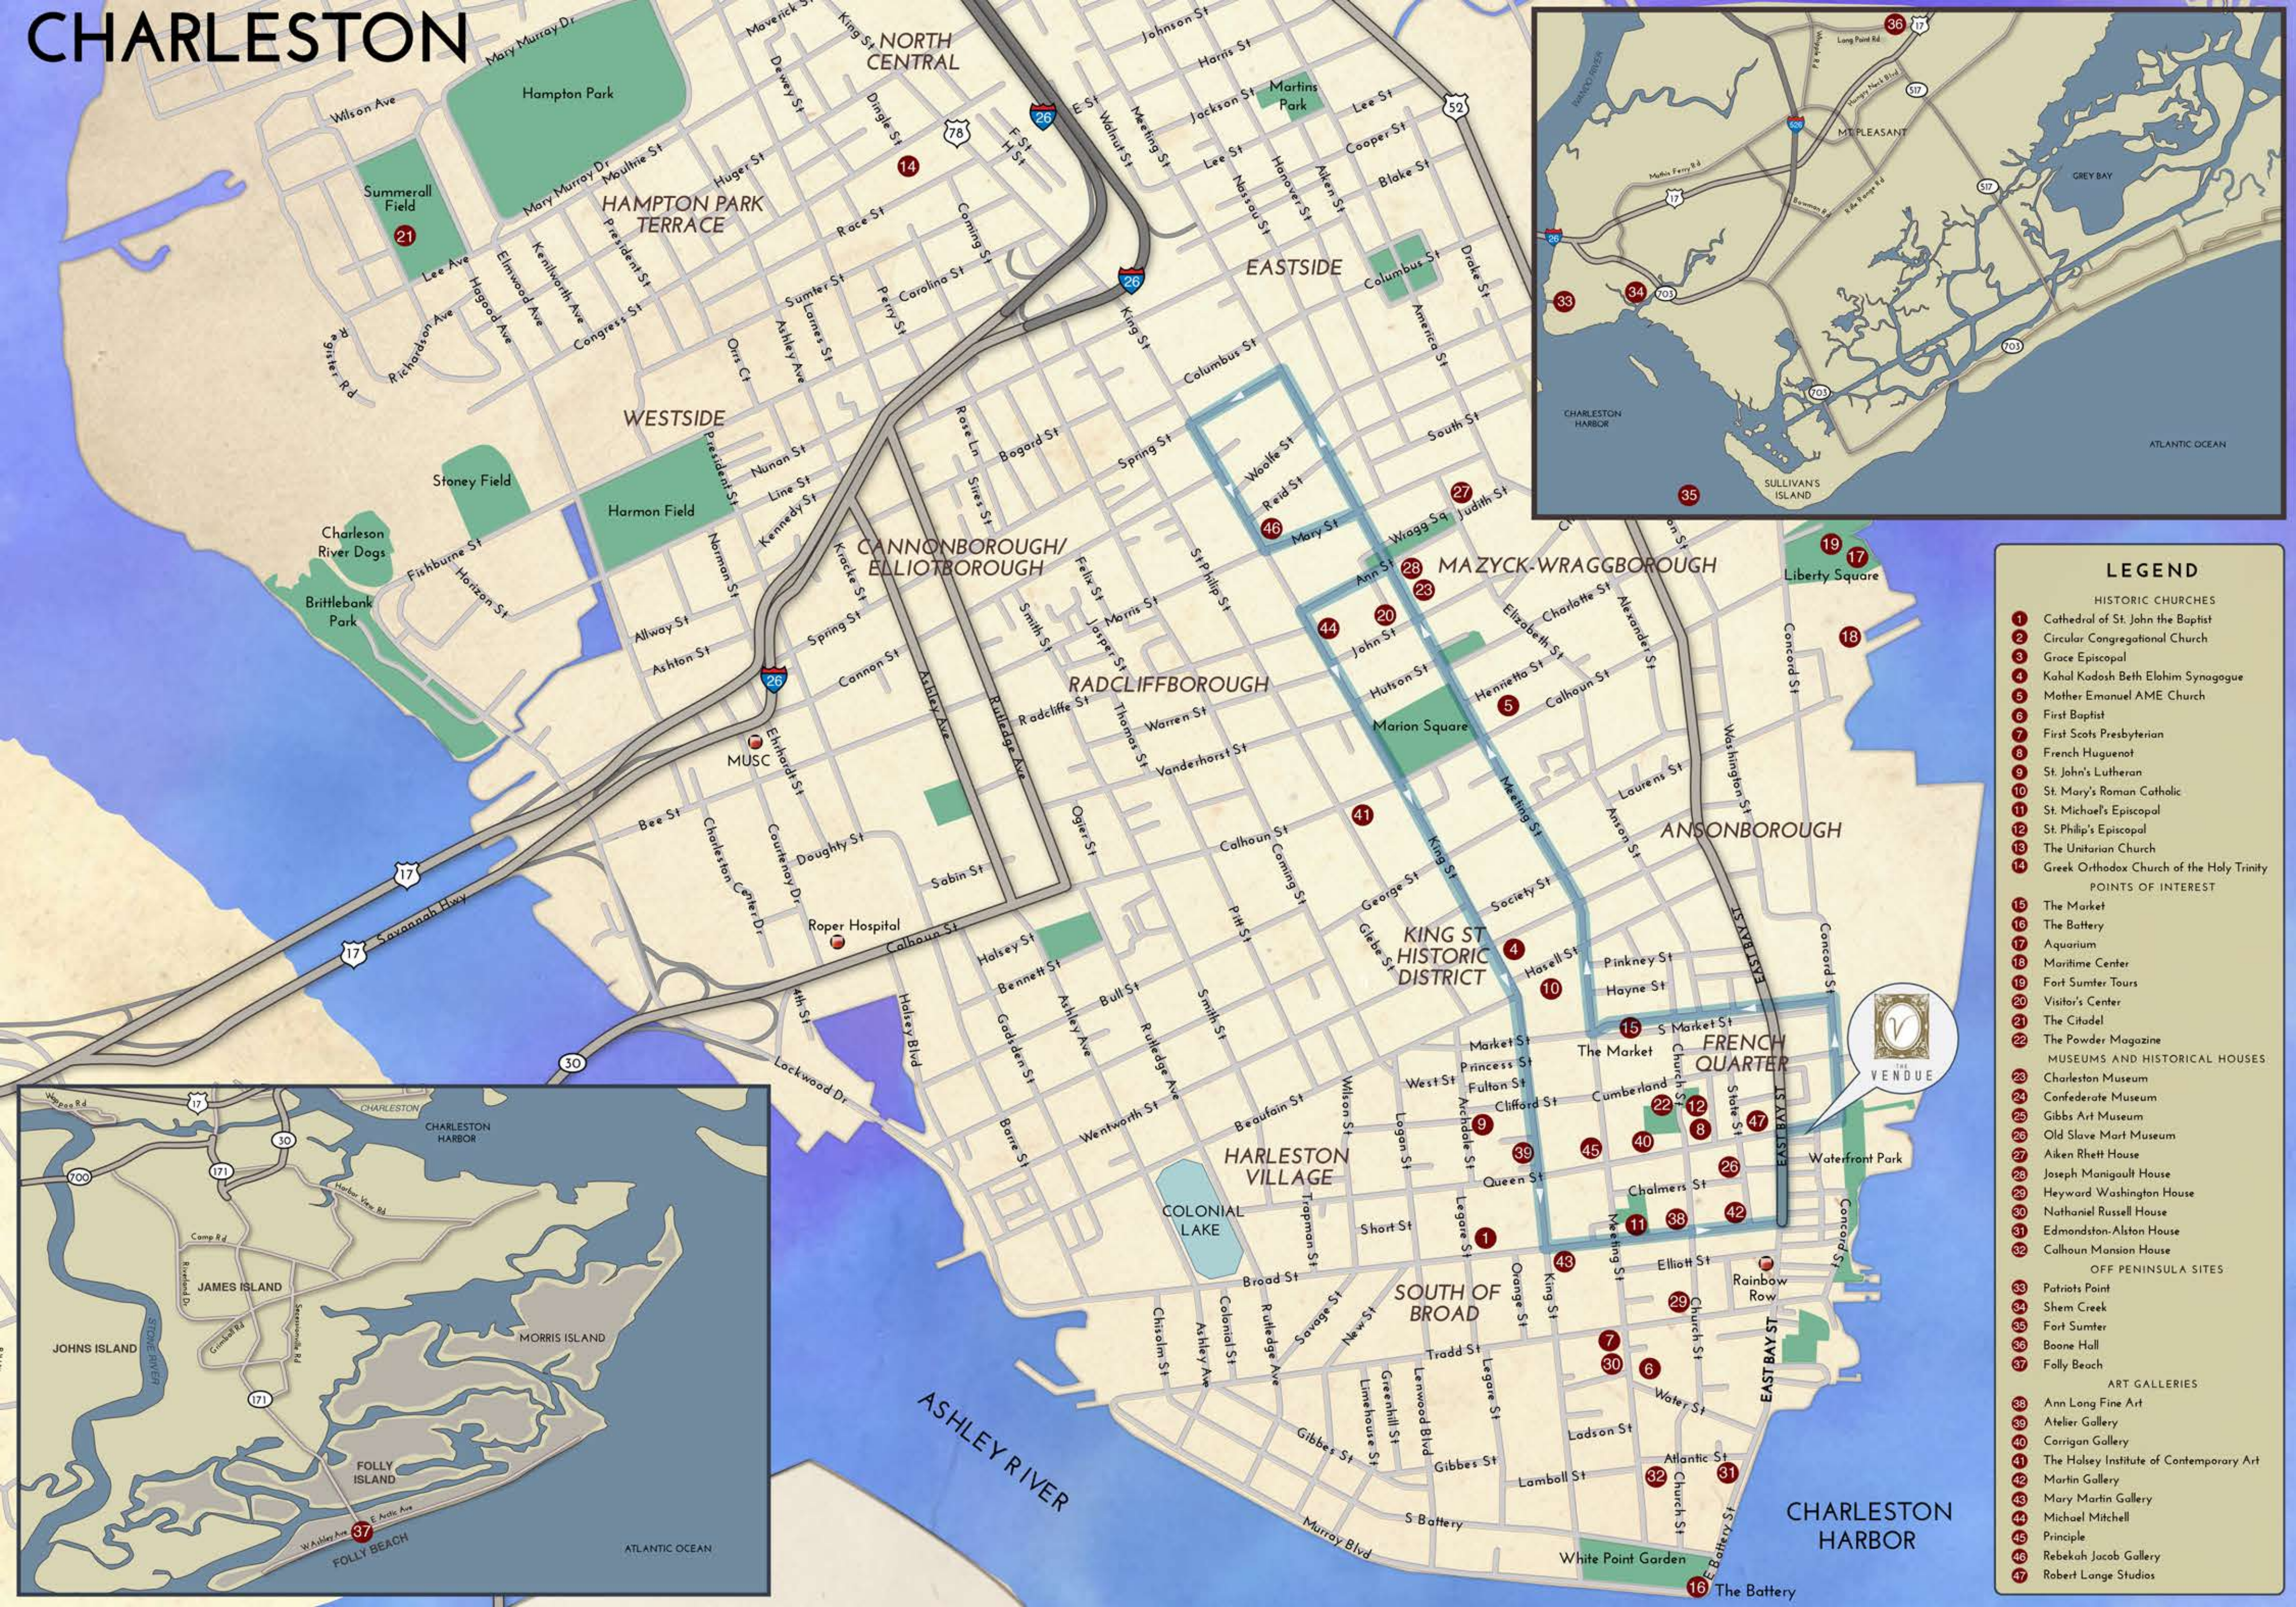

CHARLESTON

LEGEND

HISTORIC CHURCHES	
1	Cathedral of St. John the Baptist
2	Circular Congregational Church
3	Grace Episcopal
4	Kahal Kadosh Beth Elohim Synagogue
5	Mother Emanuel AME Church
6	First Baptist
7	First Scots Presbyterian
8	French Huguenot
9	St. John's Lutheran
10	St. Mary's Roman Catholic
11	St. Michael's Episcopal
12	St. Philip's Episcopal
13	The Unitarian Church
14	Greek Orthodox Church of the Holy Trinity
POINTS OF INTEREST	
15	The Market
16	The Battery
17	Aquarium
18	Maritime Center
19	Fort Sumter Tours
20	Visitor's Center
21	The Citadel
22	The Powder Magazine
MUSEUMS AND HISTORICAL HOUSES	
23	Charleston Museum
24	Confederate Museum
25	Gibbs Art Museum
26	Old Slave Mart Museum
27	Aiken Rhett House
28	Joseph Manigault House
29	Heyward Washington House
30	Nathaniel Russell House
31	Edmondston-Alston House
32	Calhoun Mansion House
OFF PENINSULA SITES	
33	Patriots Point
34	Shem Creek
35	Fort Sumter
36	Boone Hall
37	Folly Beach
ART GALLERIES	
38	Ann Long Fine Art
39	Atelier Gallery
40	Carriagan Gallery
41	The Holsey Institute of Contemporary Art
42	Martin Gallery
43	Mary Martin Gallery
44	Michael Mitchell
45	Principle
46	Rebekah Jacob Gallery
47	Robert Lange Studios